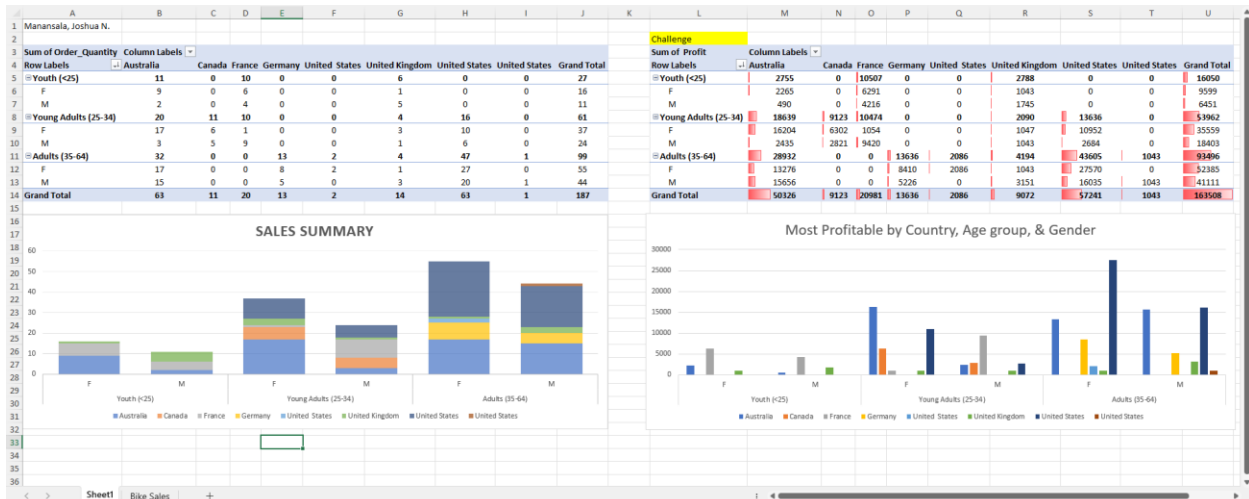

Manansala, Joshua N.

BSCS-C301

Midterm Lab Task # 2: Pivot Tables and Charts in Excel

This practice task focuses on utilizing **Pivot Tables** to transform a large dataset of bike sales into organized, actionable summaries. By using this tool, you can instantly calculate totals and averages without manually writing complex formulas.